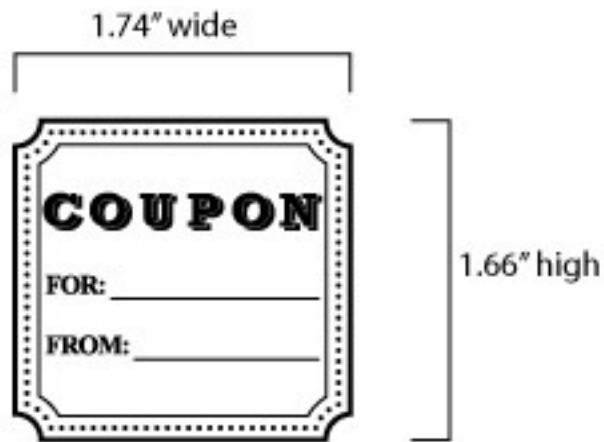

2.1875 in (or  $2 \frac{3}{16}''$ )

1.4 in

## Stamp Art

1.74" wide x 1.66" high

## Stamp Art

(Enlarged for Detail)

Handwriting Art  
(3" wide x 4.85" high)

Handwriting Art  
(Cut to 2.5" wide x 2.75" high)